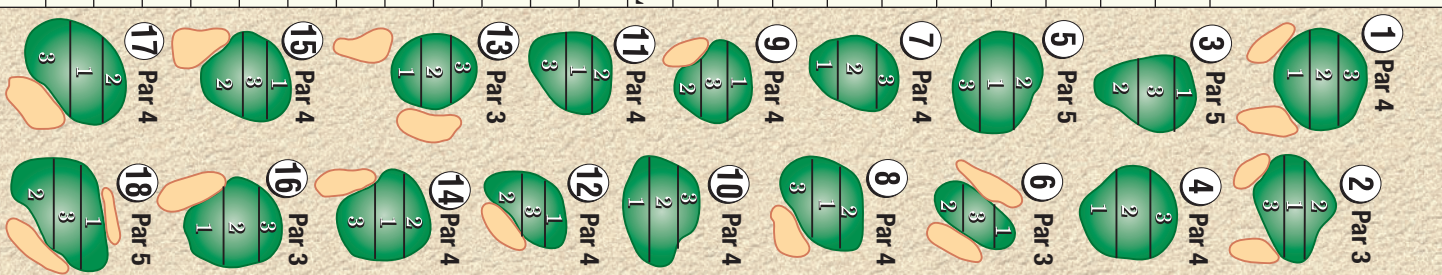

U.S.G.A. Rules shall govern all play.

Local Rules

- White stakes, fences and public roads indicate Out of Bounds. Note: "A ball which crosses a public road is deemed to be out of bounds. Even if that ball comes to rest on the golf course across the road.
- Please replace all divots and repair ball marks.
- All players must adhere with the golf course dress code.
- All yardage markers on the course are measured to the middle of the green.
- Groups are required to maintain a 4 hour pace and keep up with the group in front of them.
- Hazards marked with red/yellow stakes or lines.
- Please keep carts at least 30 yards from greens and tees.

Hole	Blue	White	Gold	Handicap	Par	Red	Handicap	
1	444	386	306	3	4	292	9	
2	178	165	155	9	3	148	11	
3	623	611	540	1	5	454	1	
4	402	369	286	5	4	272	7	
5	607	550	490	11	5	484	3	
6	192	179	135	13	3	130	13	
7	399	388	309	7	4	293	5	
8	389	369	284	17	4	265	17	
9	413	402	349	15	4	312	15	
Out	3647	3419	2854		36	2650		
	INITIAL							
10	344	320	305	8	4	216	16	
11	303	290	231	16	4	222	10	
12	411	391	361	6	4	339	4	
13	174	156	150	10	3	144	12	
14	350	316	284	12	4	263	6	
15	383	374	324	4	4	262	2	
16	158	136	118	14	3	108	18	
17	400	389	310	2	4	301	8	
18	475	457	401	18	5	395	14	
In	2998	2829	2484		35	2250		
Tot	6645	6248	5338		71	4900		
	Handicap							
	Net							